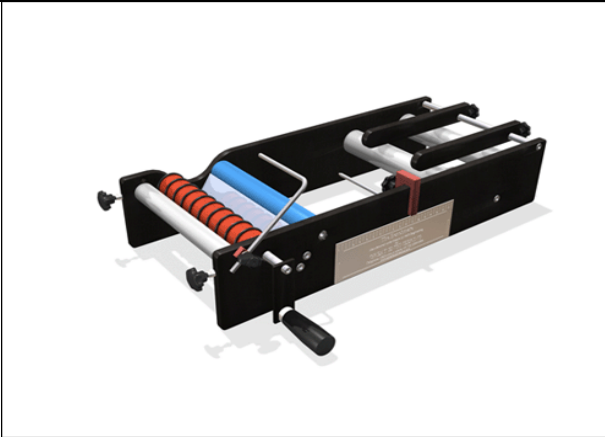

A Division of Manakz Corporation

BenchMATE™

Solid Workhorse Manual Labeler System

Labeling
Equipment

- Heavy duty manual labeler
- Accurate label placement
- Easy to operate, light and portable
- Single, front & back and wrap around label application
- Transparent label application

BenchMATE Features and Innovations

A wide variety of applications:

Beer Bottles

Jam Containers

Wine Bottles

Range of Applications:

Specifications & Designs may change without notice ♦ Some photos may show accessories not part of basic machine ♦ Pricing does not include taxes, shipping & handling or installation