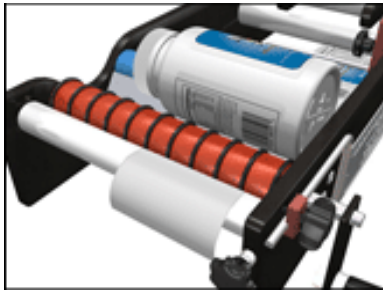

A Division of Manakz Corporation

BenchMATE™

Solid Workhorse Manual Labeler System

Labeling
Equipment

- Heavy duty manual labeler
- Accurate label placement
- Easy to operate, light and portable
- Single, front & back and wrap around label application
- Transparent label application

BenchMATE Features and Innovations

A wide variety of applications:

Beer Bottles

Jam Containers

Wine Bottles

Range of Applications:

Specifications & Designs may change without notice ♦ Some photos may show accessories not part of basic machine ♦ Pricing does not include taxes, shipping & handling or installation