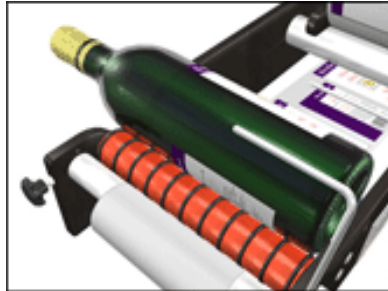

A Division of Manakz Corporation

BenchMATE™

Solid Workhorse Manual Labeler System

Labeling
Equipment

- Heavy duty manual labeler
- Accurate label placement
- Easy to operate, light and portable
- Single, front & back and wrap around label application
- Transparent label application

BenchMATE Features and Innovations

A wide variety of applications:

Beer Bottles

Jam Containers

Wine Bottles

Range of Applications:

Specifications & Designs may change without notice ♦ Some photos may show accessories not part of basic machine ♦ Pricing does not include taxes, shipping & handling or installation